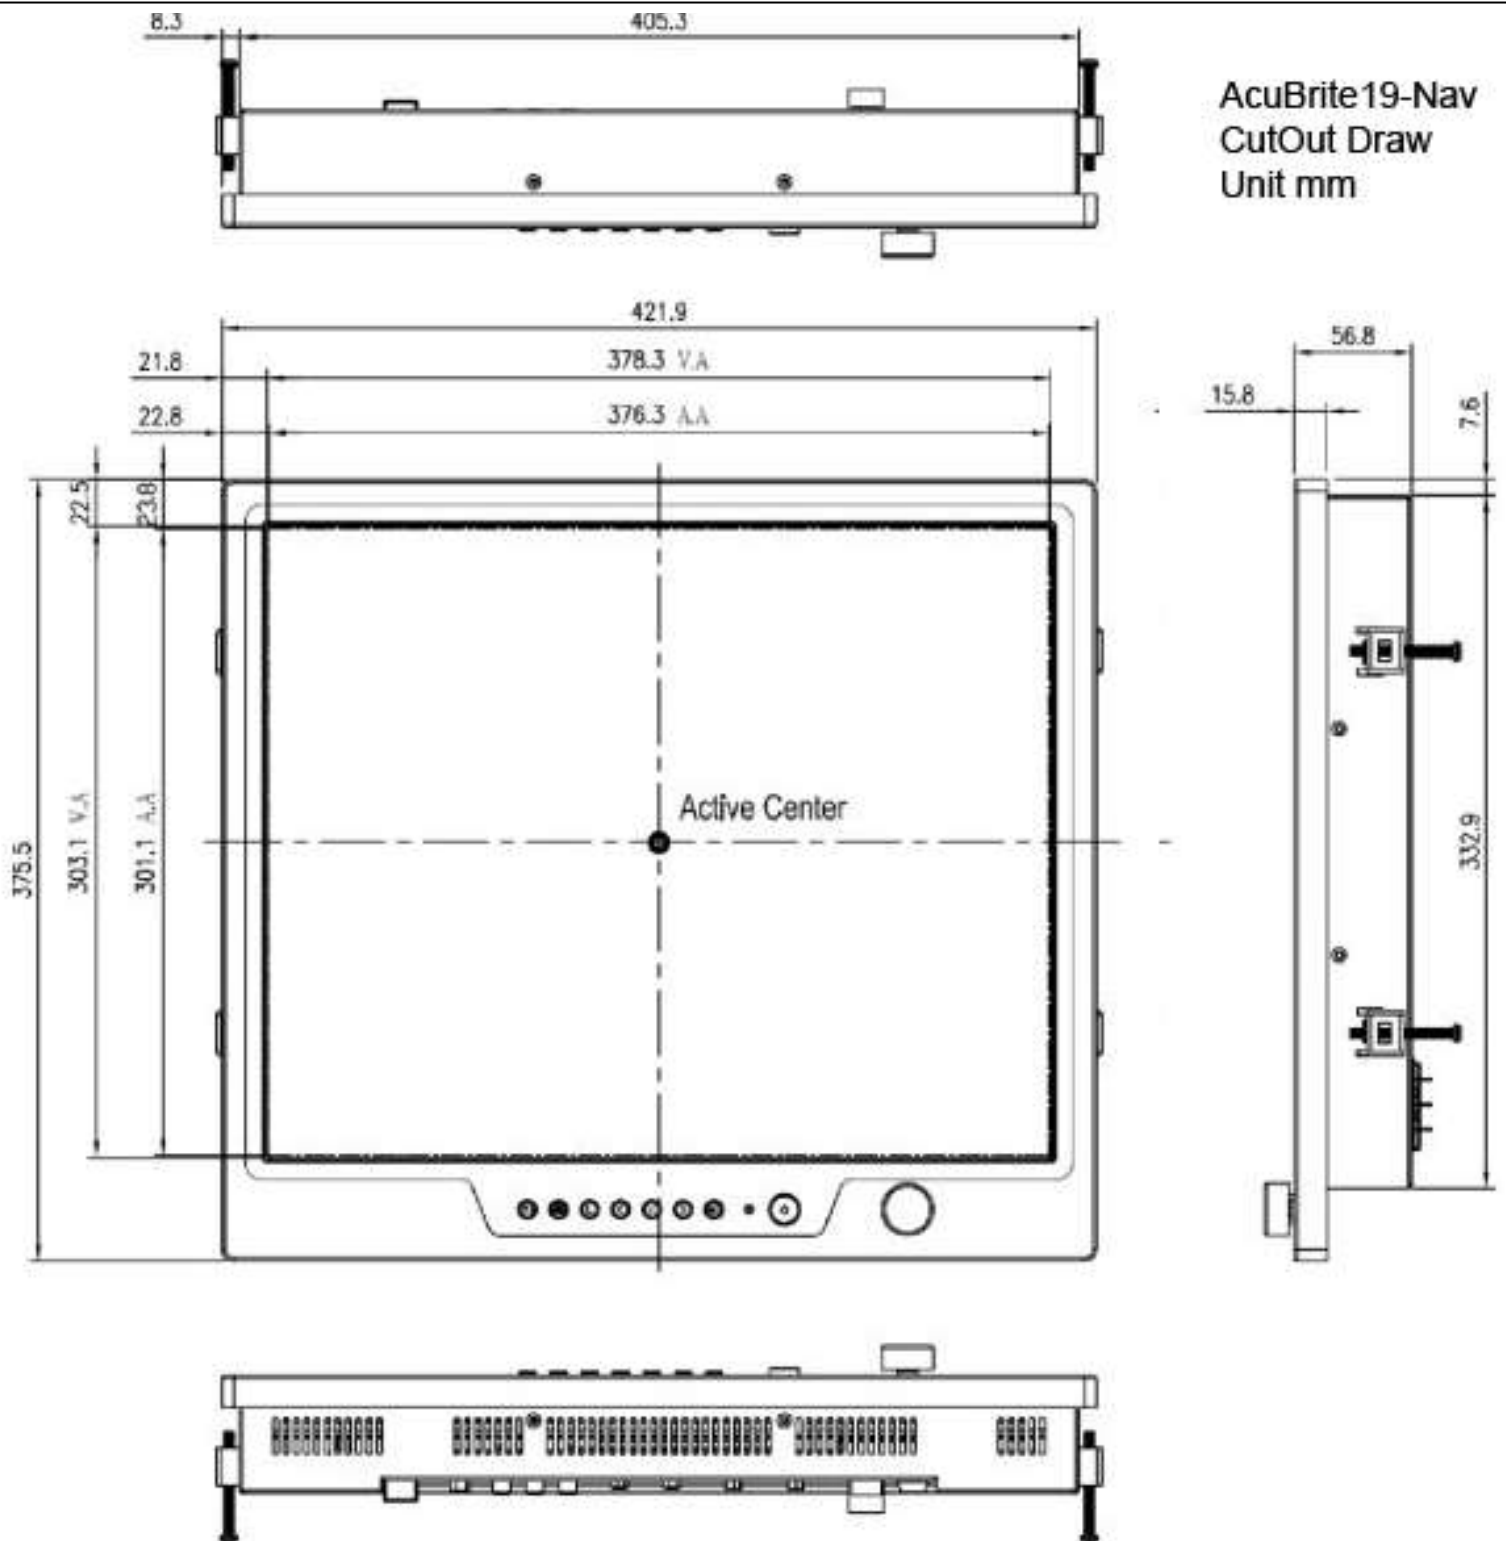

AcuBrite 19-Nav  
CutOut Draw  
Unit mm

Back of AcuBrite19-Nav

Cut-out Drawing W 407.3

Unit: mm

H 335 (not include bottoms Bar)