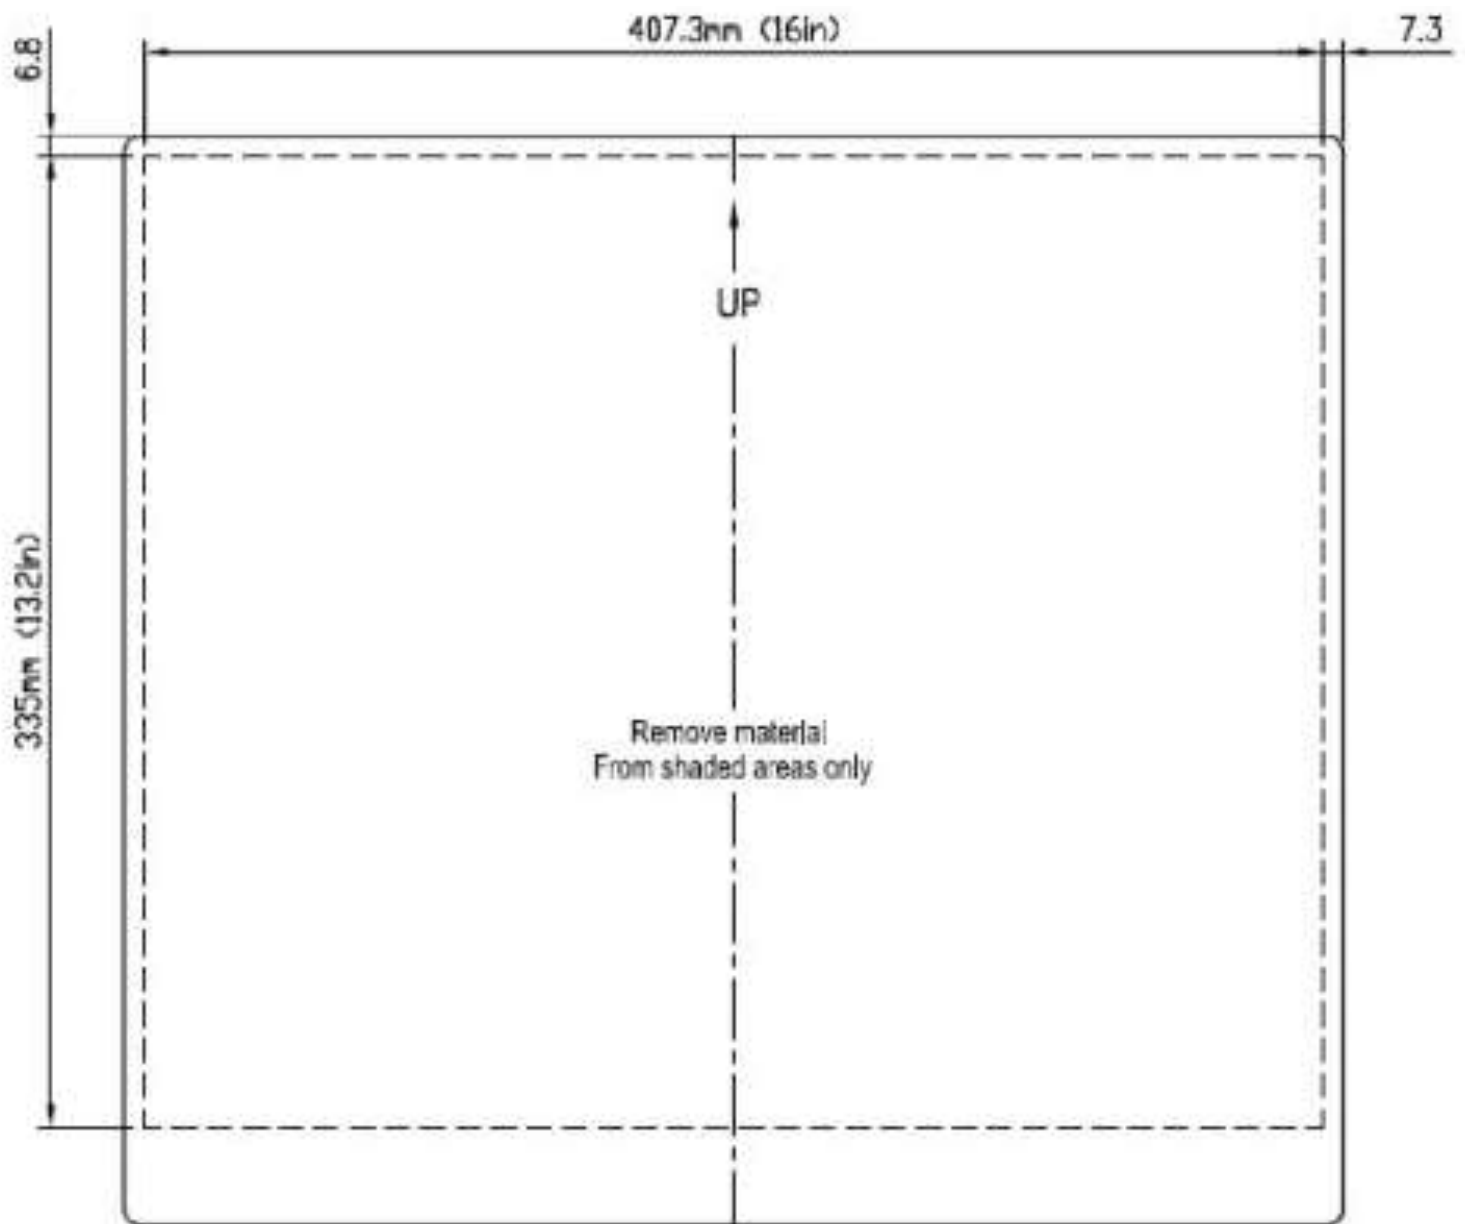

AcuBrite 19-Nav  
CutOut Draw  
Unit mm

Back of AcuBrite19-Nav

Cut-out Drawing W 407.3

Unit: mm

H 335 (not include bottoms Bar)