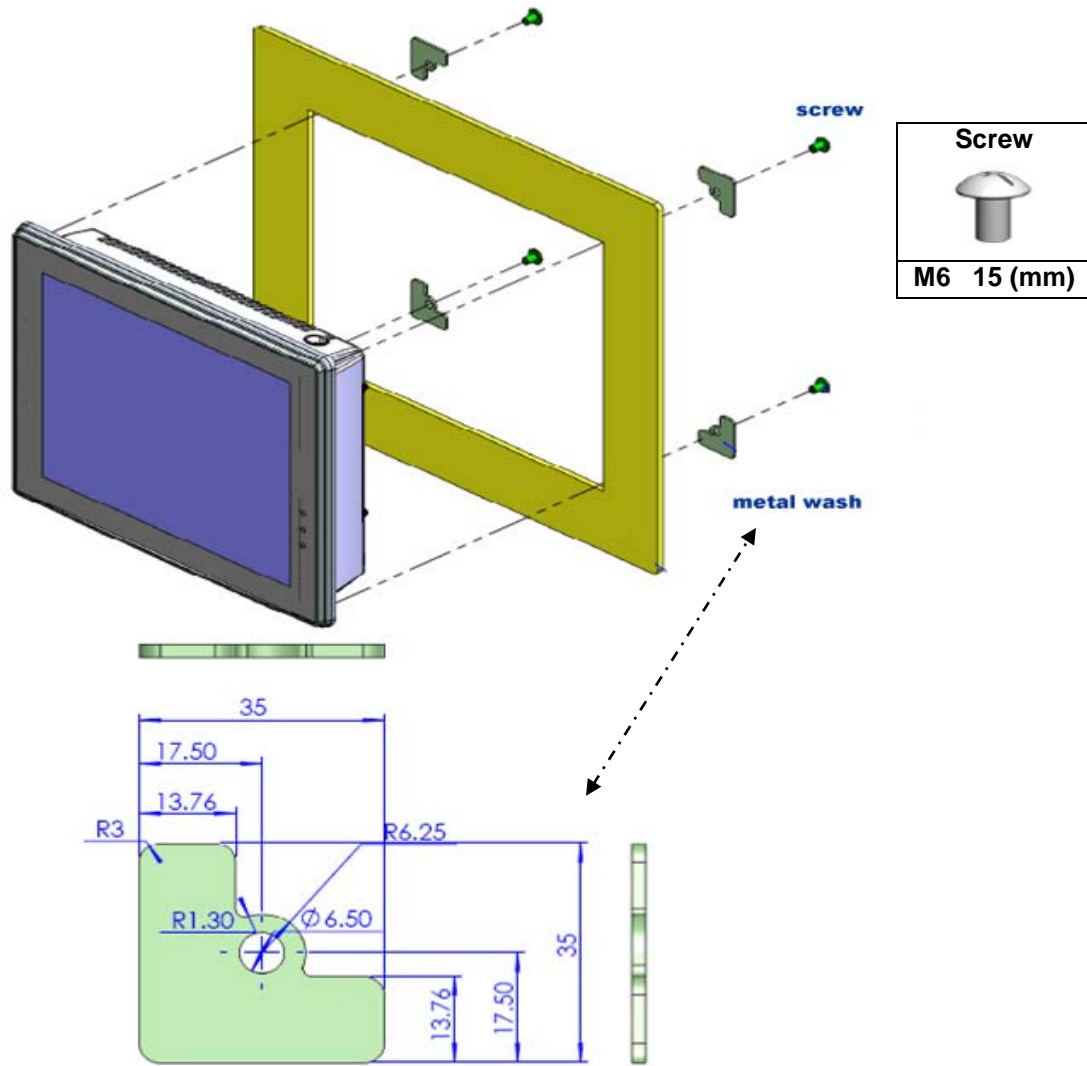

Panel Mounting for AcuPanel 12

(Cut-out) Dimension (mm)

	D	E	F
	300(mm)	232(mm)	4-R5(mm)